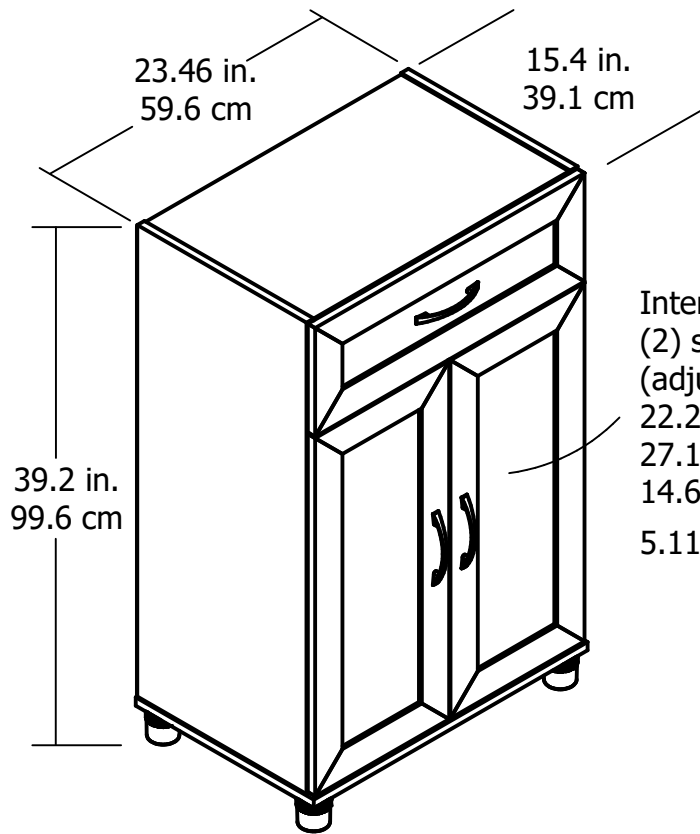

4632

Interior Storage dimensions:
(2) storage spaces
(adjustable heights)
22.21 in. (56.4 cm) W
27.13 in. (68.9 cm) H
14.65 in. (37.2 cm) D
5.11 cubic feet

Interior Drawer dimensions:
20.20 in. (51.3 cm) W
5.89 in. (14.9 cm) H
12.97 in. (32.9 cm) D
0.89 cubic feet

Overall Product Size:
23.46"W x 15.40"D x 39.20"H
59.6cm W x 39.1cm D x 99.6cm H

Wood Breakdown: 90%
Total storage: 6.0 cubic feet

Maximum Weight Capacities
Unit Weight: 59 lbs. (26.76 kg)