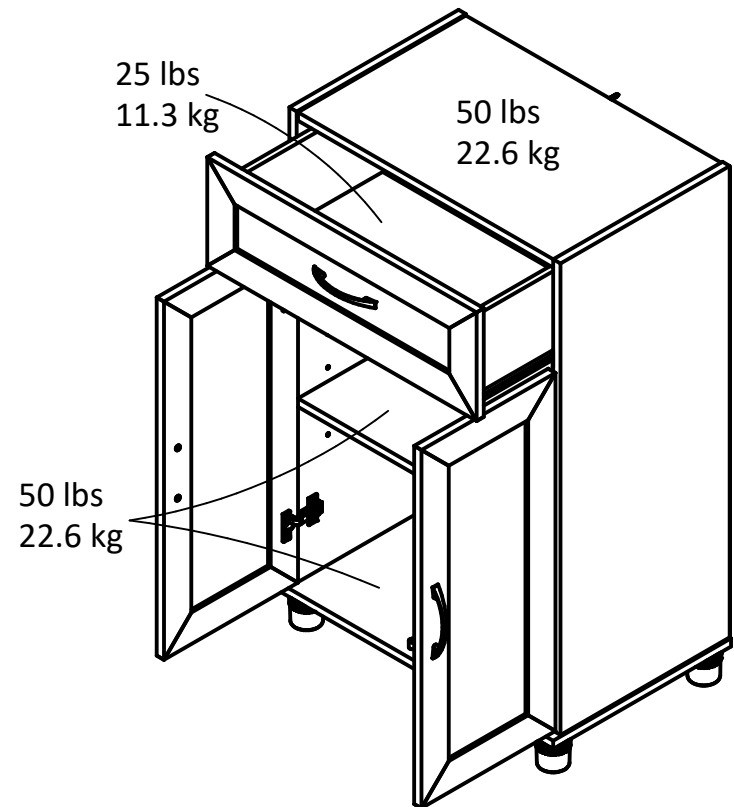

4632

Interior Storage dimensions:
(2) storage spaces
(adjustable heights)
22.21 in. (56.4 cm) W
27.13 in. (68.9 cm) H
14.65 in. (37.2 cm) D
5.11 cubic feet

Interior Drawer dimensions:
20.20 in. (51.3 cm) W
5.89 in. (14.9 cm) H
12.97 in. (32.9 cm) D
0.89 cubic feet

Overall Product Size:
23.46"W x 15.40"D x 39.20"H
59.6cm W x 39.1cm D x 99.6cm H

Wood Breakdown: 90%
Total storage: 6.0 cubic feet

Maximum Weight Capacities
Unit Weight: 59 lbs. (26.76 kg)